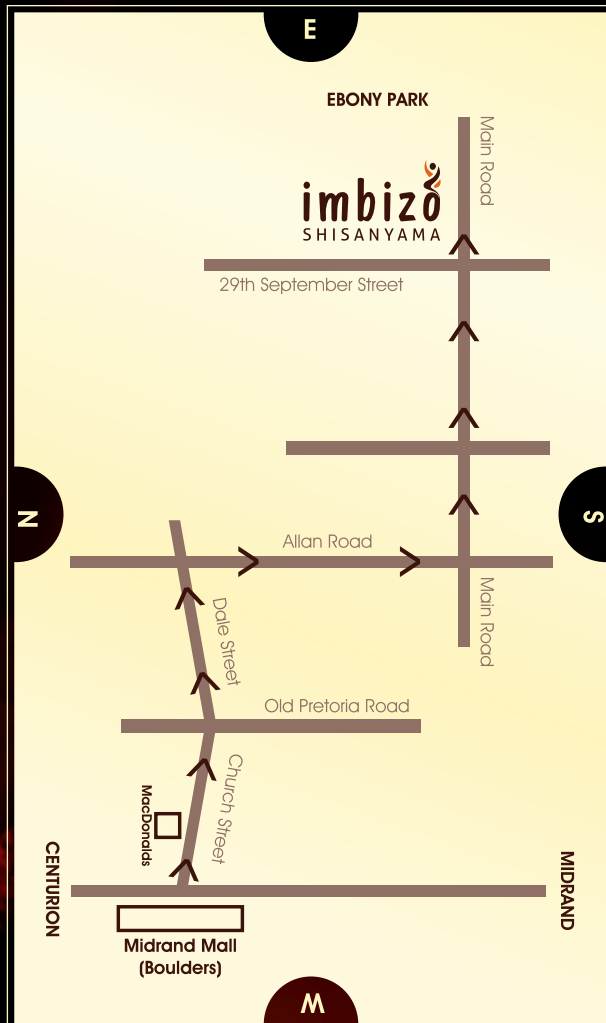

imbizo

SHISANYAMA

Africa's Ultimate Braai Experience

GPS coordinates to Imbizo Shisanyama

-26.003888, 28.179025

**GPS coordinates to robot intersection of
Main and 29 September Roads**

-26° 0' 14.37", +28° 10' 44.23"
(-26.003991, 28.178954)

ERF 2975

Corner of Main and 29 September Roads
Ext 1 Ebony Park | Midrand | Gauteng
P O Box 4102 | Halfway House | 1685

www.imbizoshisanyama.co.za

- T** 011 312 0630 / 011 312 2468
- C** 082 617 1114
- E** info@imbizoshisanyama.co.za
- f** Imbizo Shisinyama
- t** @BusyCornerJHB